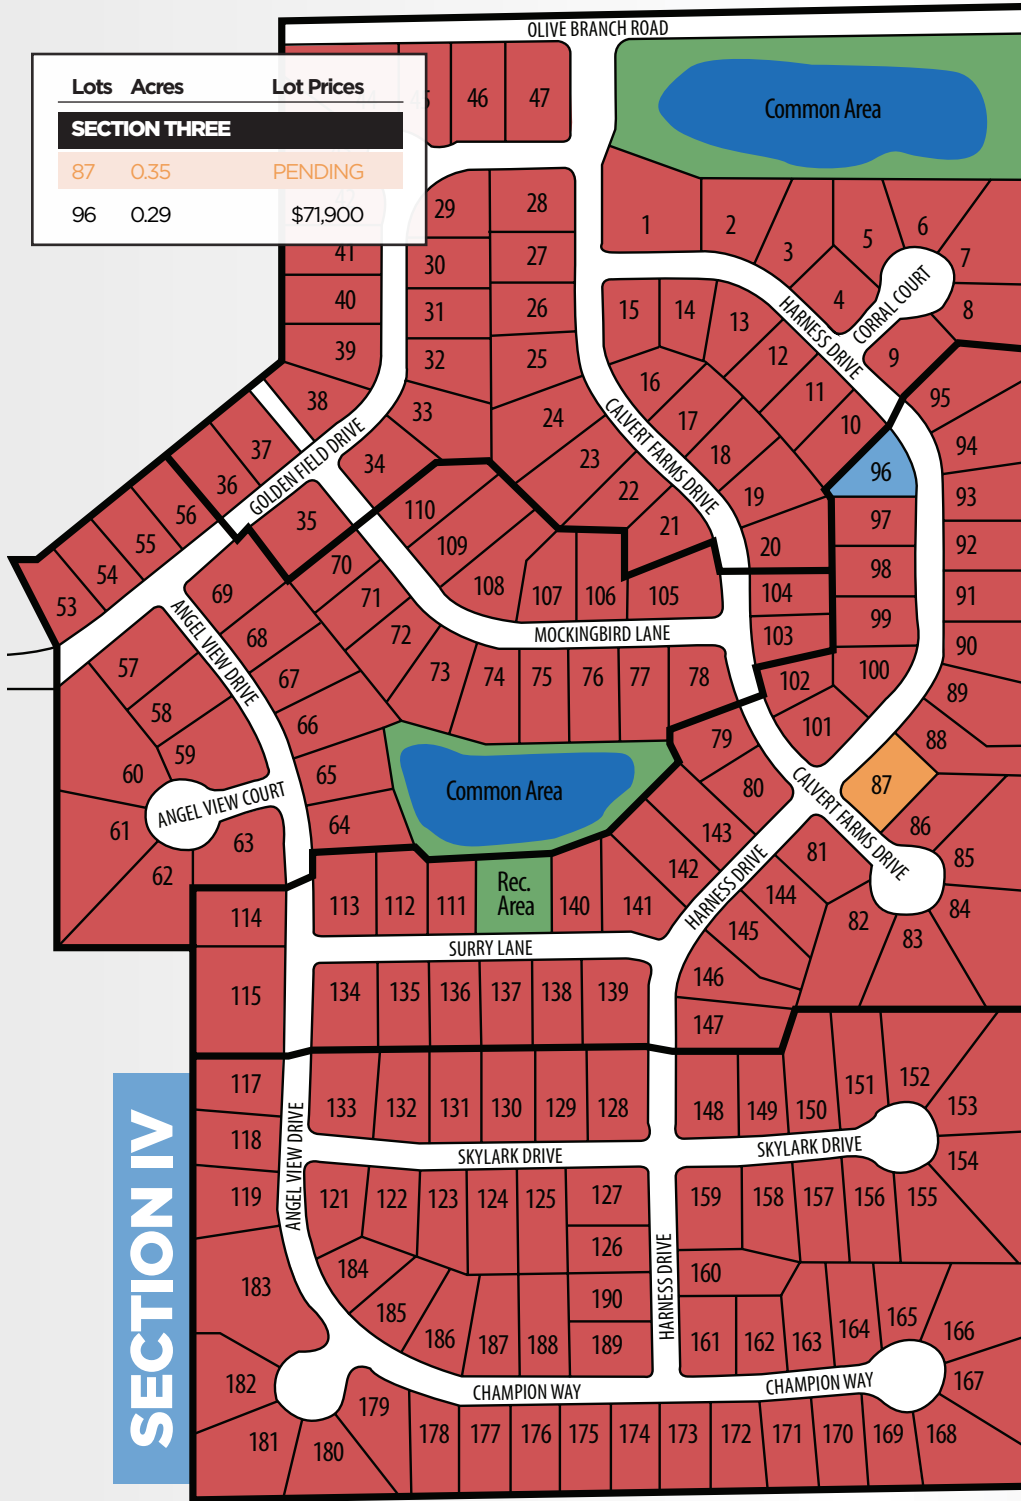

## Lot Map

### Calvert Farms

With a convenient location, close to city amenities, work, award-winning schools, shopping, restaurants, recreation, and more, Calvert Farms is perfect for you!

Premier Center Grove neighborhood featuring select custom builders. Rolling hills allow for daylight and walkout basement lots.

**Calvert Farms is located off of Olive Branch Rd in Greenwood, west of Morgantown Rd, bordered by Olive Branch and Mullinix Rd.**

	Available Lot
	Hold
	Pending
	Sold

Lots	Acres	Lot Prices
<b>SECTION THREE</b>		
87	0.35	PENDING
96	0.29	\$71,900