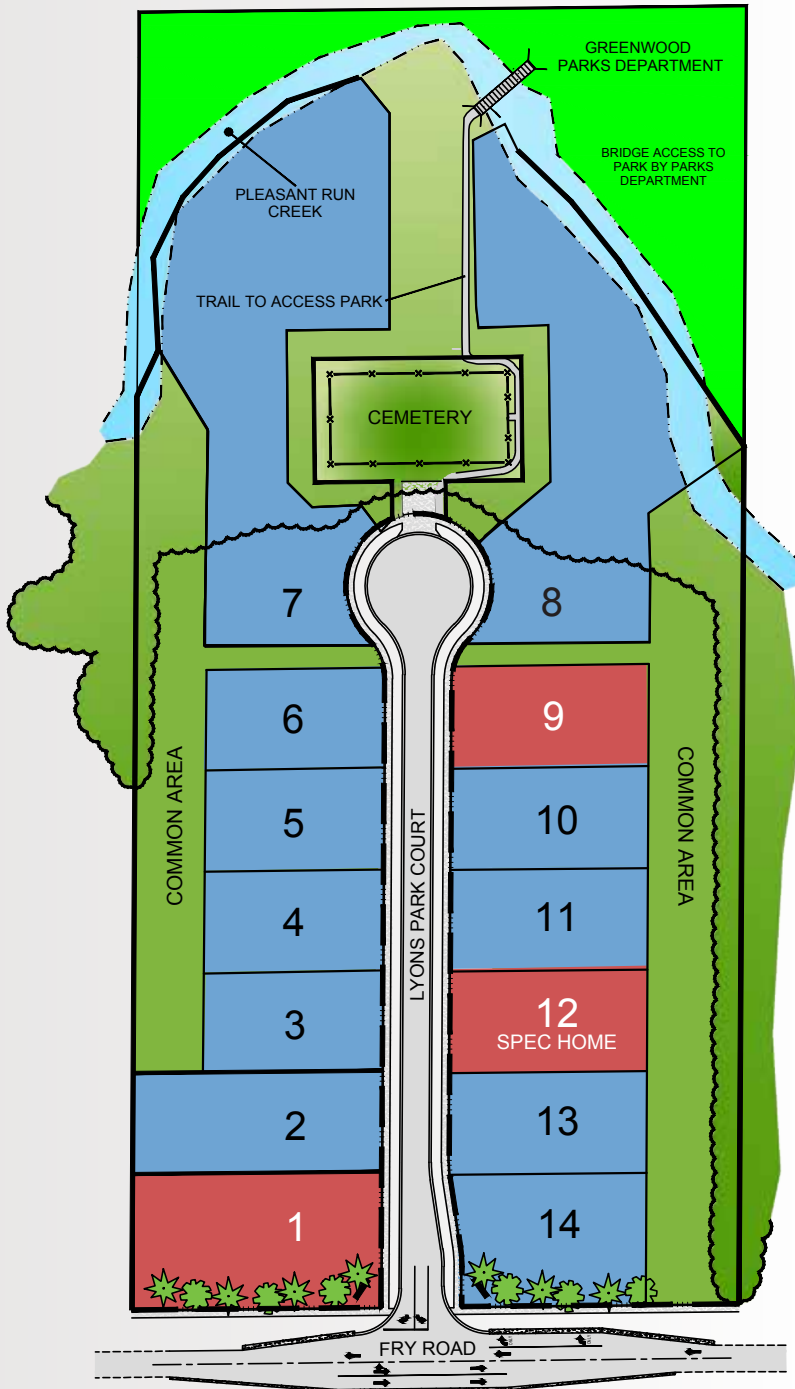

Lyons Park

Lot Map

Luxury Home Community Features:

- 14 Homesites up to 2.13 Acres
- Center Grove Schools
- Accessory Buildings Allowed
- Nature Walking Trail with Access to Nearby Parks

Exclusive Builders:

- Copenhaver Custom Homes
- Jeff West Homes

Lyons Park is located in Greenwood on Fry Rd, between US31 and SR135.

Lot	Price	Acres
Lot # 1	SOLD	0.65
Lot # 2	\$149,900	0.48
Lot # 3	\$169,900	0.34
Lot # 4	\$179,900	0.34
Lot # 5	\$195,900	0.34
Lot # 6	\$195,900	0.34
Lot # 7	\$289,900	1.59
Lot # 8	\$289,900	1.26
Lot # 9	SOLD	0.34
Lot # 10	\$199,900	0.34
Lot # 11	\$189,900	0.34
Lot # 12	SPEC HOME	0.34
Lot # 13	\$149,900	0.34
Lot # 14	\$139,900	0.34